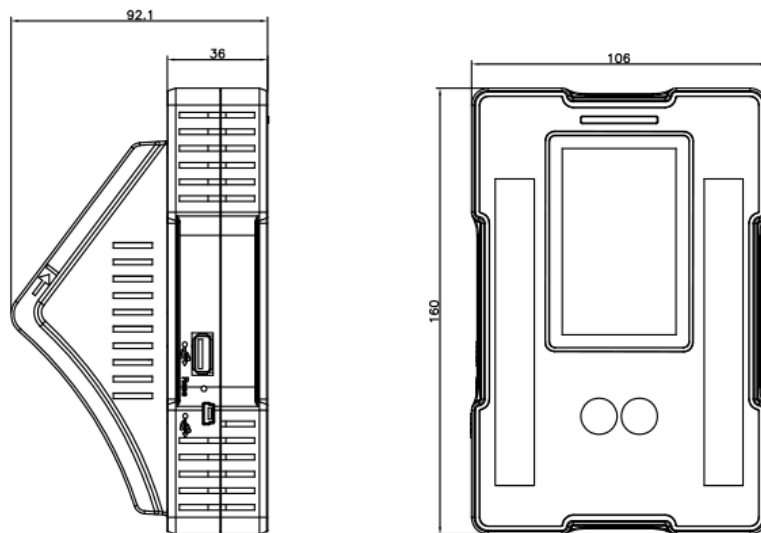

## Specifications

- Facial Capacity: 800 templates
- Transaction Capacity: 100,000 transactions
- RFID Card Capacity: 10,000 cards
- Camera: Infrared
- Built-in Card Reader: 125kHz RFID proximity reader
- Communication: Wi-Fi, TCP/IP, USB-host
- Access Control Comms: RS485, Wiegand Out
- Standard Functions: Work codes
- Power Supply: 12V DC 3A
- Operating Temperature: 0 °C - 45 °C
- Operating Humidity: 20% - 80%
- Dimension: 106 X 160 X 36mm(92mm with bracket)

## Dimensions